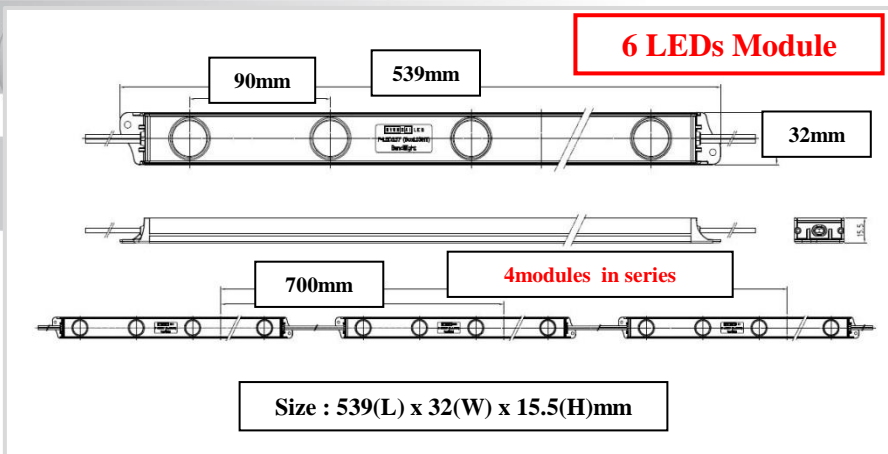

# Edge-lit Box Sign LED Module

## F-LED 357 LONG

**F-LED 357 LONG** is the powerful and cost effective LED edge lighting Solution with **high brightness and efficiency** For Large size of box sign application **3 Color Temperatures are available(3000K/4000K/6500K)**

- Edge Light
- IP67
- 10x50°
- 50,000H LIFETIME
- 12VDC
- 5 Years warranty
- CE
- RoHS
- UL E258512

Model (Model No.)	Input Vol.	Power Con.	CCT	Beam angle	CRI	Lum. Flux	Lum. Efficacy	Module No. per a pack
F-LED 357 LONG 6500K (BFL357-DW12-LONG)	12VDC	15W	6500K	10x50°	Ra80	1650 lm	110 lm/W	4modules (2.8m) Module pitch 700mm
F-LED 357 LONG 4000K (BFL357-DN12-LONG)	12VDC	15W	4000K	10x50°	Ra80	1540 lm	103 lm/W	
F-LED 357 LONG 3000K (BFL357-DL12-LONG)	12VDC	15W	3000K	10x50°	Ra80	1350 lm	90 lm/W	